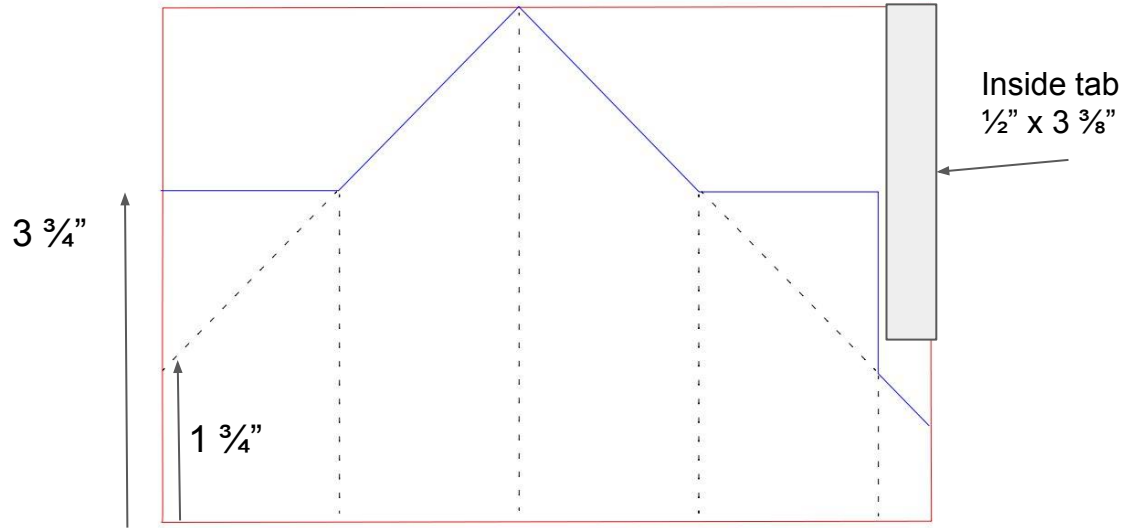

# Tuxedo Card Measurements

- \_\_\_\_\_ Card Base 8 1/2" x 5 7/8"
- Score Lines
- \_\_\_\_\_ Cut line

By Anna Muir

**Mat Layers**